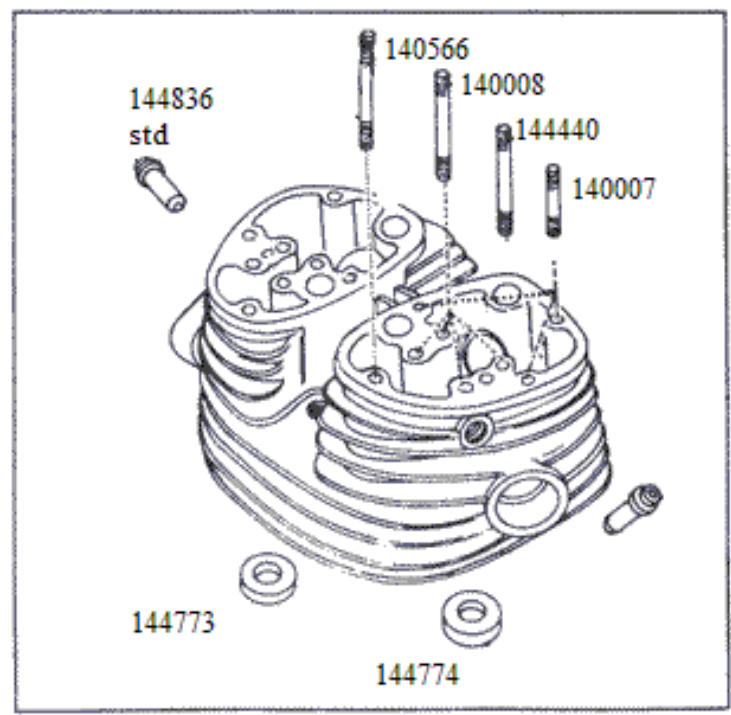

350cc Cylinder head

143323 cable

140778 cyl head with valves