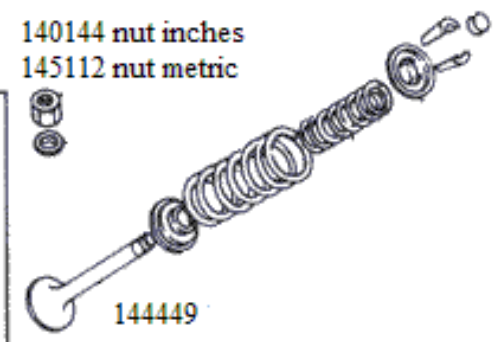

350cc Cylinder head

143323 cable

140778 cyl head with valves