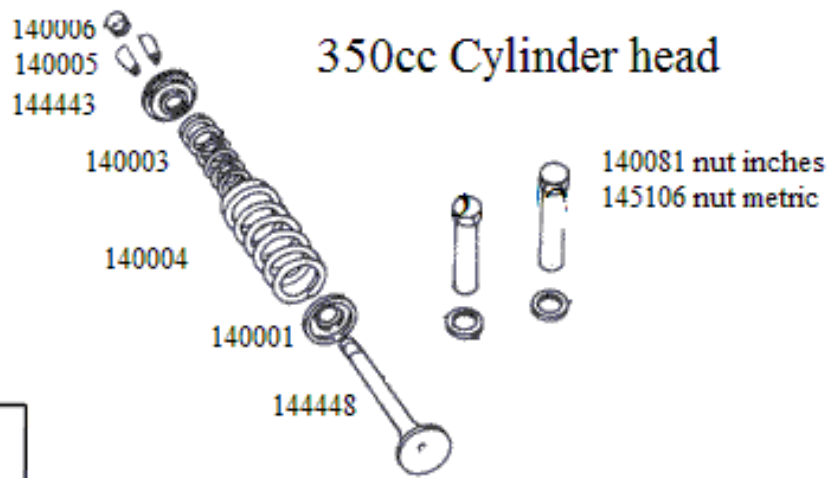

350cc Cylinder head

143323 cable

140778 cyl head with valves