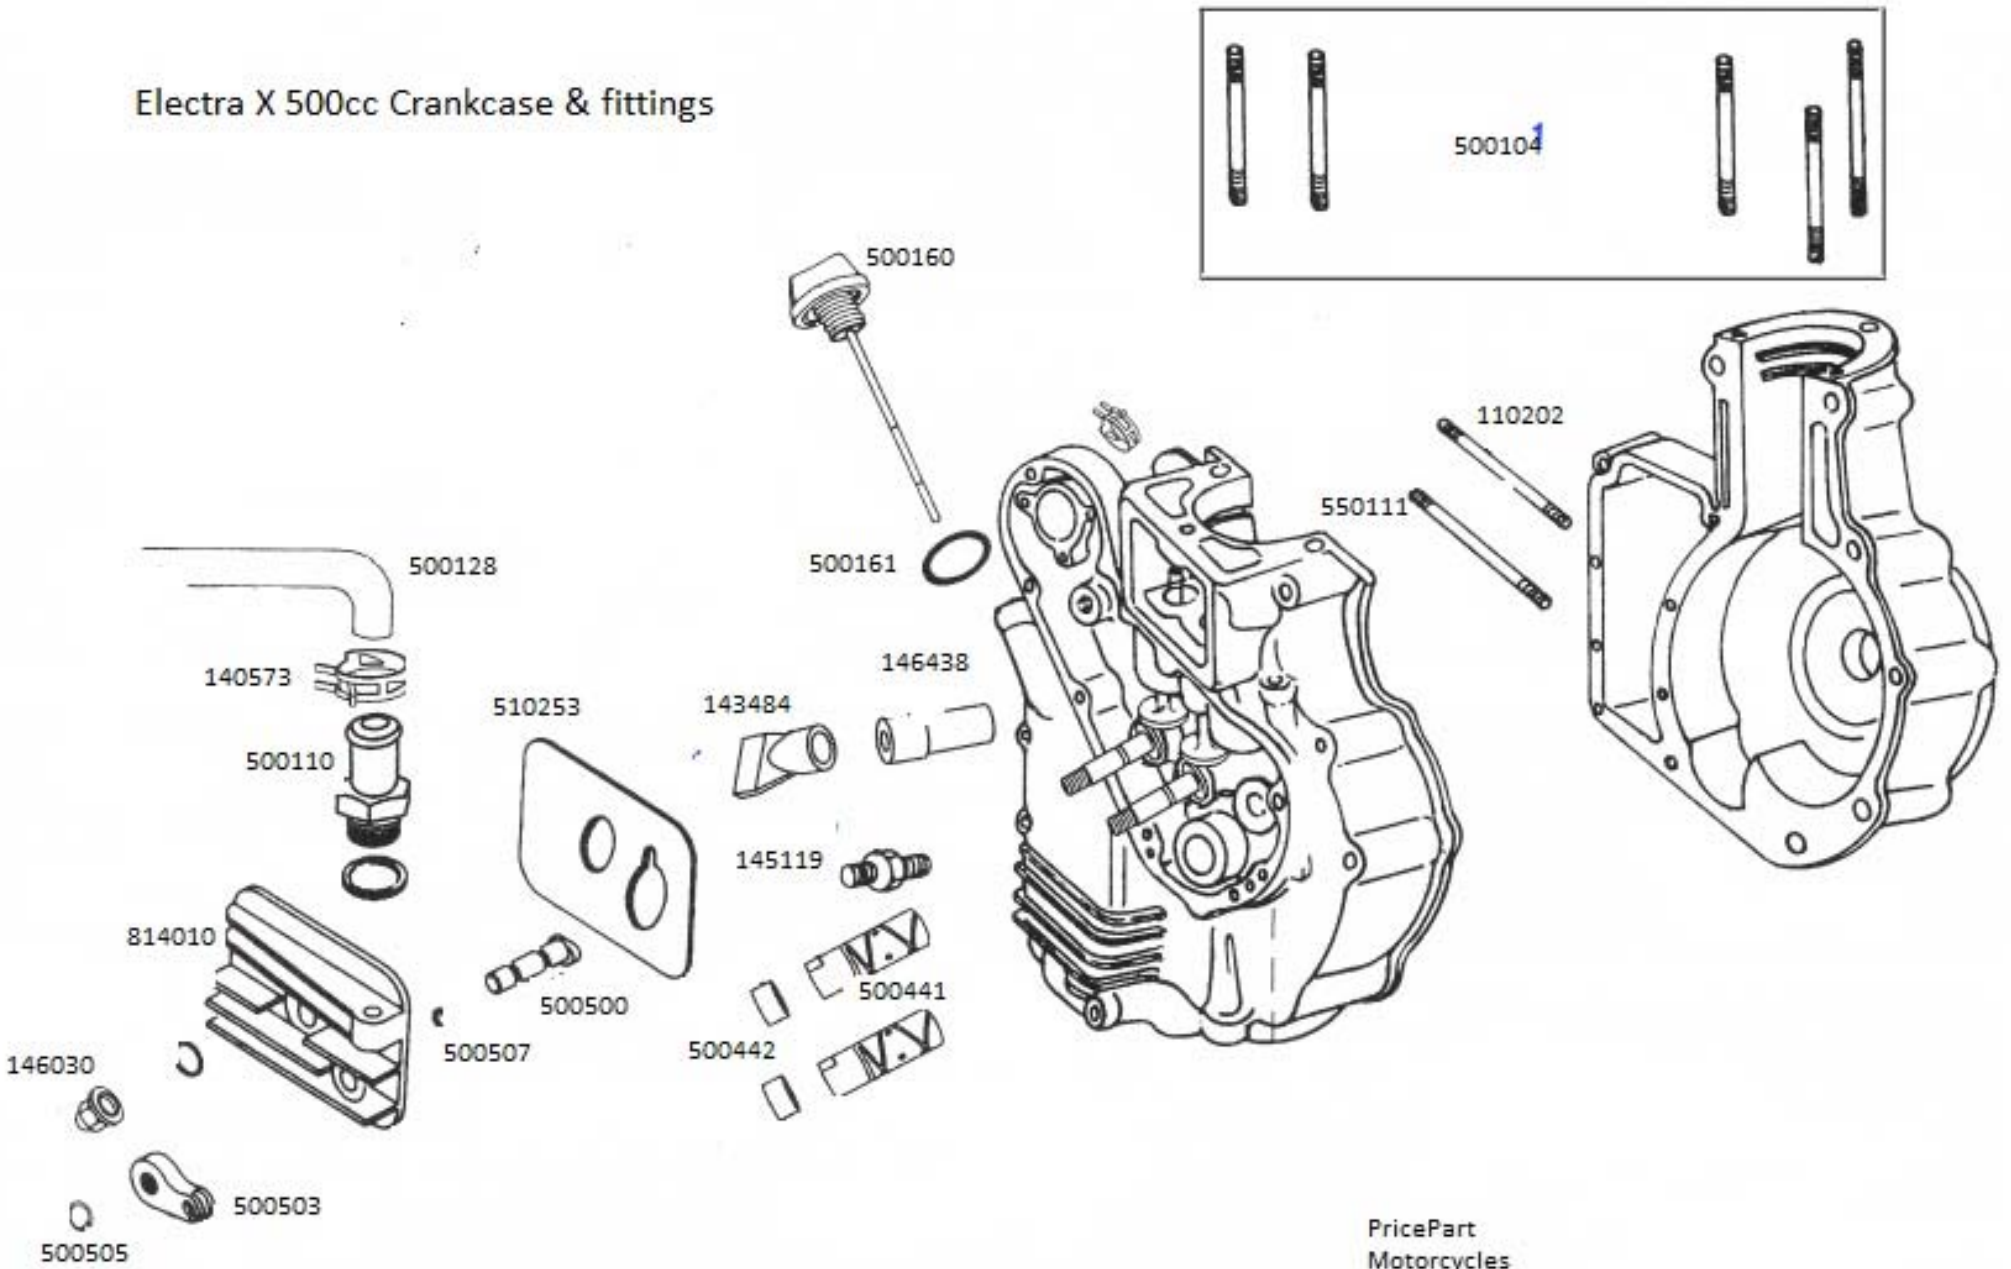

# Electra X 500cc Crankcase & fittings

PricePart  
Motorcycles